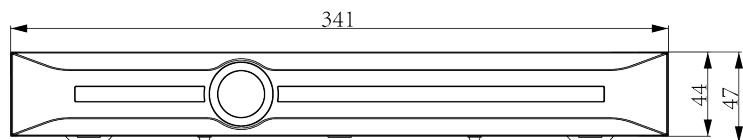

DIMENSIONS (Unit: mm)