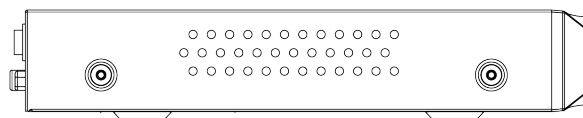

DIMENSIONS (Unit: mm)