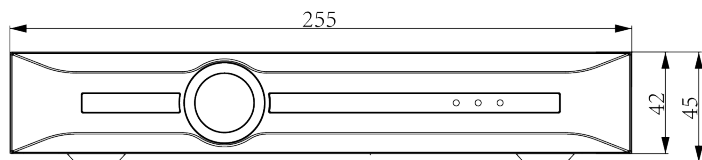

Storage

HDD Capacity	Up to 10 TB capacity for each HDD
Disk Group	1 Disk Group

External Port

USB	2×USB2.0
HDMI	1×HDMI(supports up to 4K resolution output)
VGA	1×VGA
Network Interface	1×RJ-45, 10/100 Mbps self-adaptive Ethernet port
SATA	1×SATA interface
Alarm I/O	4-ch, TTL inputs, 3mA, 3.3VDC; 1-ch, relay output, 1A, 24VDC

General

UI Language	Simple Chinese; Traditional Chinese; English; Spanish; Korean; Italian; Turkish; Russian; Thai; French; Polish; Dutch; Hebrew; Arabic; Vietnamese; German; Ukrainian; Portuguese; Albanian
Power Supply	DC12V 3.3A
Power Consumption	<10W(HDD not included, idling)
NetWeight	0.9 kg
GrossWeight	1.6kg
Boundary Dimensions	255(L)231(W)45(H)mm
Package Dimensions	385(L)80(W)280(H)mm
Operating Temperature	-10°C~+55°C (+14°F~+131°F)
Operating Humidity	10%~90%RH (non-condensing)
Storage Temperature	-20°C~+60°C (-4°F~+140°F)
Package Kit	Network Video Recorder; Screw Pack; Mouse; Power Adapter; European Standard Power Cord

DIMENSIONS (Unit: mm)

Physical Interfaces