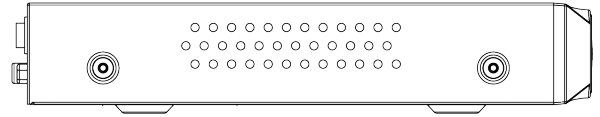

DIMENSIONS (Unit: mm)