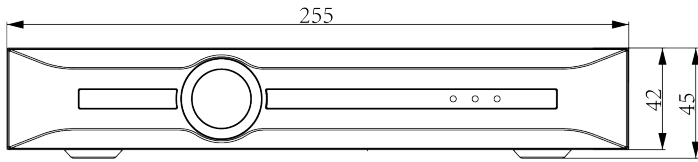

WSR-051V1

1HDD 5ch NVR

KEY FEATURES

- Up to 5-ch IP camera accesses
- Incoming/Outgoing bandwidth: 60Mbps/40Mbps
- S+265, H.265, S+264, H.264 video formats
- Max. decoding capability: 6MP(30fps)×1 or 1080P(30fps)×4
- 4-ch synchronous playback
- Up to 10 TB capacity for each HDD
- Simultaneous HDMI and VGA outputs
- HDMI output at up to 4K resolution
- 1×RJ-45, 10/100 Mbps self-adaptive Ethernet port
- S+ 265 compression effectively reduces the storage space by up to 75%
- Support cloud upgrade

AI by Camera	Tripwire; Double Tripwire; Perimeter; Object Abandon; Object Missing; Loiter; Running; Parking; Video Abnormal; Audio Abnormal; On Duty Detection; Crowd Detection; Smart Motion; Human/Vehicle Classification
VCA Search	Early-warning Search
Storage	
HDD Capacity	Up to 10 TB capacity for each HDD
Disk Group	1 Disk Group
External Port	
USB	2×USB2.0
HDMI	1×HDMI(supports up to 4K resolution output)
VGA	1×VGA
Network Interface	1×RJ-45, 10/100 Mbps self-adaptive Ethernet port
SATA	1×SATA interface
General	
UI Language	English; Spanish; Italian; Turkish; French; Polish; Hebrew; German; Portuguese
Power Supply	DC12V 3.3A
Power Consumption	<10W(HDD not included, idling)
NetWeight	0.8 kg
GrossWeight	1.45 kg
Boundary Dimensions	255(L)231(W)45(H)mm
Package Dimensions	385(L)80(W)280(H)mm
Operating Temperature	-10°C~+55°C (+14°F~+131°F)
Operating Humidity	10%~90%RH (non-condensing)
Storage Temperature	-20°C~+60°C (-4°F~+140°F)
Package Kit	Network Video Recorder; Screw Pack; Mouse; Power Adapter; European Standard Power Cord

DIMENSIONS (Unit: mm)

Physical Interfaces